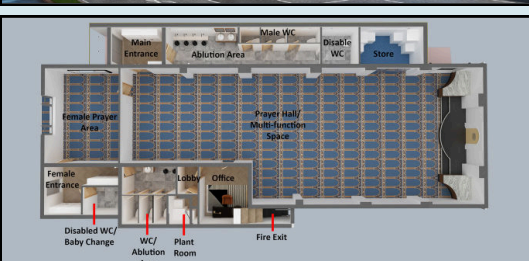

STAY CONNECTED

Stay up to date with your Masjid
 WHATSAPP COMMUNITY
 @WYTHMUSLIMASSOC
 @WYTHENSHAWEMASJID

WWW.WYTHENSHAWEMASJID.ORG

- New side extension with **full wudhu and accessible toilets**.
- New **separate ladies entrance** with dedicated wudhu.
- **New carpets** throughout the masjid.
- Internal and external refurbishments.
- **New sound system**, fire alarm and security upgrades.