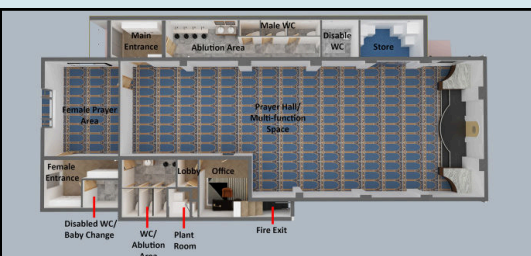

Please use reference: WMA RENO

STAY CONNECTED

Stay up to date with your Masjid

WHATSAPP COMMUNITY

@WYTHMUSLIMASSOC

@WYTHENSHAWEMASJID

WWW.WYTHENSHAWEMASJID.ORG

- New side extension with **full wudhu and accessible toilets**.
- New **separate ladies entrance** with dedicated wudhu.
- **New carpets** throughout the masjid.
- Internal and external refurbishments.
- **New sound system**, fire alarm and security upgrades.