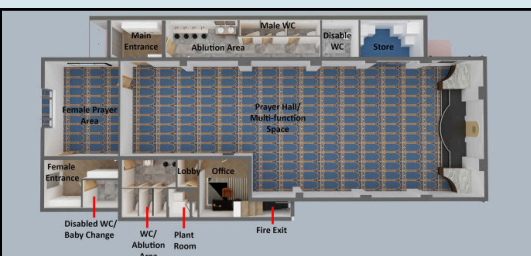

STAY CONNECTED

Stay up to date with your Masjid
 WHATSAPP COMMUNITY
 @WYTHMUSLIMASSOC
 @WYTHENSHAWEMASJID

WWW.WYTHENSHAWEMASJID.ORG

- New side extension with **full wudhu and accessible toilets**.
- New **separate ladies entrance** with dedicated wudhu.
- **New carpets** throughout the masjid.
- Internal and external refurbishments.
- **New sound system**, fire alarm and security upgrades.